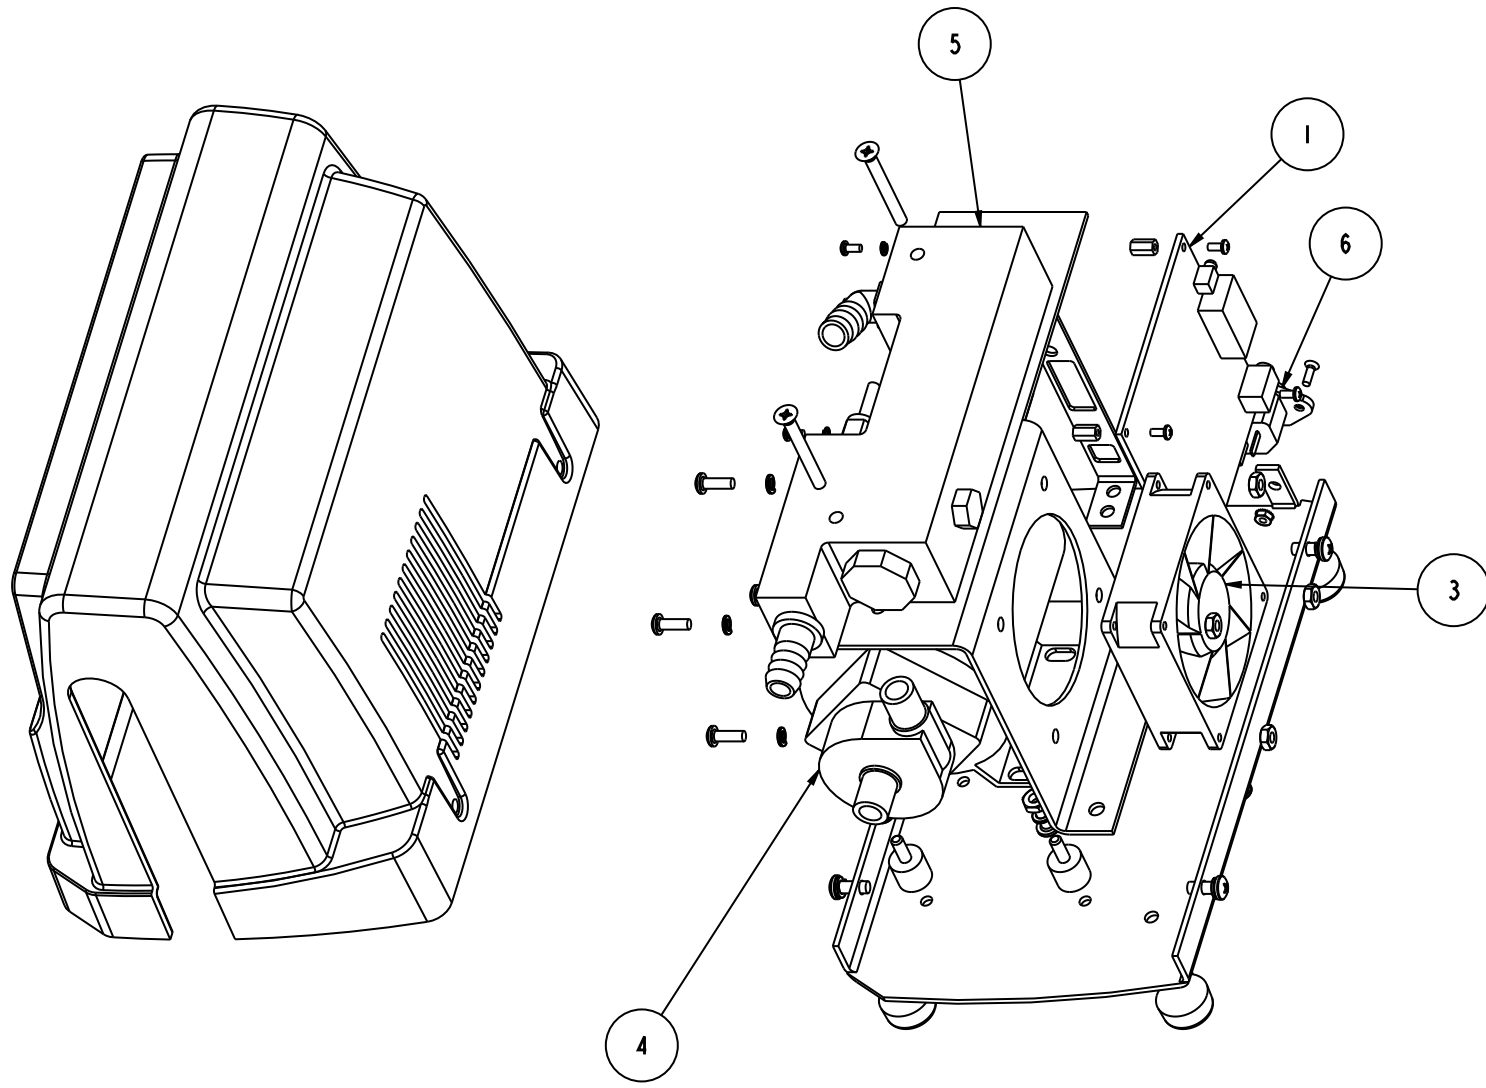

A B C D E F G H J

1
2
3
4
5

ITEM	PART NO.	DESCRIPTION	QTY
6	4690-0003	PLUG RECEPTICAL, POWER ENTRY	1
5	2800-0258	HEATER BLOCK ASSY 220V	1
4	2700-0316	PUMP WIRING ASSY 220V	1
3	2700-0311	TCS FAN WIRE ASSY	1
2	2600-0015-8	EXTERNAL PROBE (NOT SHOWN)	
1	2400-5172	TCS PCB	1

DISTEK
 121 NO. CENTER DR.
 NORTH BRUNSWICK, N. J. 08902

TITLE	TCS 0500 220V TCS-0500	SCALE	1/3
		SIZE	B SHEET OF 1 REV. A
		REVIEW ONLY	